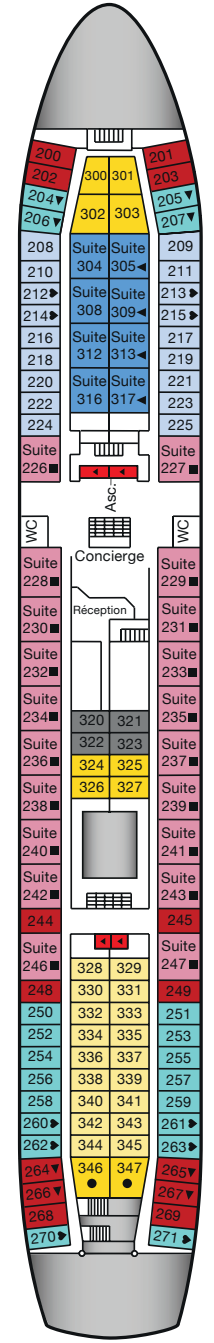

- Pont Soleil
- Pont Passerelle
- Pont de Embarcations
- Pont Promenade
- Pont Atlantique
- Pont Baltique
- Pont Caraïbes

Pont Soleil

Pont Passerelle

Pont des Embarcations

Pont Promenade

Pont Atlantique

Pont Baltique

Pont Caraïbes

CABIN CATEGORY LEGEND

■	Cat JVS	Jules Verne Suite
■	Cat PRS	P. Fogg & M. Strogoff
■	Cat RS	Suite Royale
■	Cat DPS	Suite De Luxe Premier
■	Cat DS	Suite De Luxe (Inner)
■	Cat 12	Premium Double
■	Cat 11	Superior Twin Plus
■	Cat 10S	Superior Single
■	Cat 9	Superior Twin
■	Cat 8S	Standard Plus Single
■	Cat 7	Standard Plus Twin
■	Cat 6	Standard Twin
■	Cat 5S	Superior Single (Inner)
■	Cat 4	Premium Twin (Inner)
■	Cat 3	Superior Twin (Inner)
■	Cat 2	Standard Plus Twin (Inner)
■	Cat 1	Standard (Inner)

All categories with ocean view unless stated

- Symbol Legend**
- ◆ Suite with balcony and floor to ceiling windows
 - ★ Jules Verne Suite with a large terrace and floor to ceiling windows
 - Cabin accommodates a third/fourth person
 - Floor to ceiling windows
 - ♥ Double bed
 - ◀ Cabin accommodates a third person

Jules Verne Plan 2020 Edition.
 This plan shows the location of cabins and public areas only as a guide. It is not drawn to scale. The cabin and public room configurations are believed to be correct at the time of production.