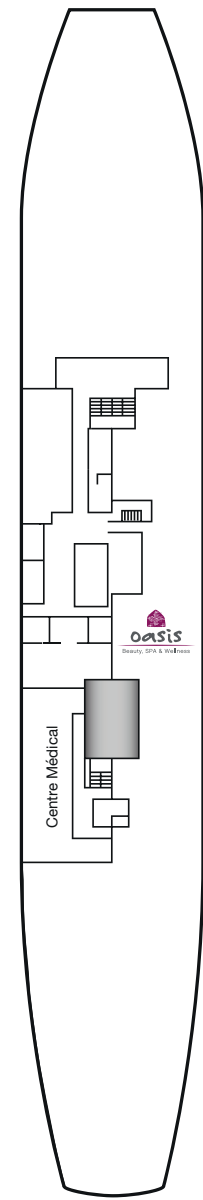

- Pont Soleil
- Pont Passerelle
- Pont de Embarcations
- Pont Promenade
- Pont Atlantique
- Pont Baltique
- Pont Caraïbes

Pont Soleil

Pont Passerelle

Pont des Embarcations

Pont Promenade

Pont Atlantique

Pont Baltique

Pont Caraïbes

CABIN CATEGORY LEGEND

■	Cat JVS	Jules Verne Suite
■	Cat PRS	P. Fogg & M. Strogoff
■	Cat RS	Suite Royale
■	Cat DPS	Suite De Luxe Premier
■	Cat DS	Suite De Luxe (Inner)
■	Cat 12	Premium Double
■	Cat 11	Superior Twin Plus
■	Cat 10S	Superior Single
■	Cat 9	Superior Twin
■	Cat 8S	Standard Plus Single
■	Cat 7	Standard Plus Twin
■	Cat 6	Standard Twin
■	Cat 5S	Superior Single (Inner)
■	Cat 4	Premium Twin (Inner)
■	Cat 3	Superior Twin (Inner)
■	Cat 2	Standard Plus Twin (Inner)
■	Cat 1	Standard (Inner)

All categories with ocean view unless stated

- Symbol Legend**
- ◆ Suite with balcony and floor to ceiling windows
 - ★ Jules Verne Suite with a large terrace and floor to ceiling windows
 - Cabin accommodates a third/fourth person
 - Floor to ceiling windows
 - ♥ Double bed
 - ◀ Cabin accommodates a third person