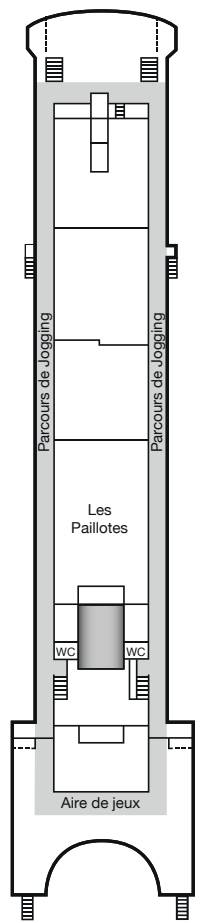

- Pont Soleil
- Pont Passerelle
- Pont de Embarcations
- Pont Promenade
- Pont Atlantique
- Pont Baltique
- Pont Caraïbes

Pont Soleil

Pont Passerelle

Pont des Embarcations

Pont Promenade

Pont Atlantique

Pont Baltique

Pont Caraïbes

CABIN CATEGORY LEGEND

■	Cat JVS	Jules Verne Suite
■	Cat PRS	P. Fogg & M. Strogoff
■	Cat RS	Suite Royale
■	Cat DPS	Suite De Luxe Premier
■	Cat DS	Suite De Luxe (Inner)
■	Cat 12	Premium Double
■	Cat 11	Superior Twin Plus
■	Cat 10S	Superior Single
■	Cat 9	Superior Twin
■	Cat 8S	Standard Plus Single
■	Cat 7	Standard Plus Twin
■	Cat 6	Standard Twin
■	Cat 5S	Superior Single (Inner)
■	Cat 4	Premium Twin (Inner)
■	Cat 3	Superior Twin (Inner)
■	Cat 2	Standard Plus Twin (Inner)
■	Cat 1	Standard (Inner)

All categories with ocean view unless stated

- Symbol Legend**
- ◆ Suite with balcony and floor to ceiling windows
 - ★ Jules Verne Suite with a large terrace and floor to ceiling windows
 - Cabin accommodates a third/fourth person
 - Floor to ceiling windows
 - ♥ Double bed
 - ◀ Cabin accommodates a third person

Jules Verne Plan 2020 Edition.
 This plan shows the location of cabins and public areas only as a guide. It is not drawn to scale. The cabin and public room configurations are believed to be correct at the time of production.