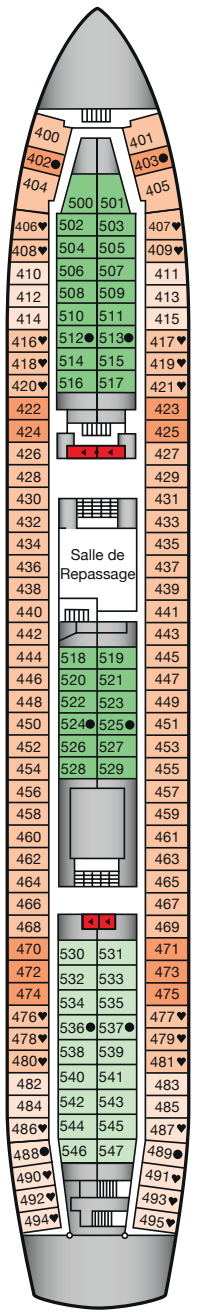

- Pont Soleil
- Pont Passerelle
- Pont de Embarcations
- Pont Promenade
- Pont Atlantique
- Pont Baltique
- Pont Caraïbes

Pont Soleil

Pont Passerelle

Pont des Embarcations

Pont Promenade

Pont Atlantique

Pont Baltique

Pont Caraïbes

CABIN CATEGORY LEGEND

■	Cat JVS	Jules Verne Suite
■	Cat PRS	P. Fogg & M. Strogoff
■	Cat RS	Suite Royale
■	Cat DPS	Suite De Luxe Premier
■	Cat DS	Suite De Luxe (Inner)
■	Cat 12	Premium Double
■	Cat 11	Superior Twin Plus
■	Cat 10S	Superior Single
■	Cat 9	Superior Twin
■	Cat 8S	Standard Plus Single
■	Cat 7	Standard Plus Twin
■	Cat 6	Standard Twin
■	Cat 5S	Superior Single (Inner)
■	Cat 4	Premium Twin (Inner)
■	Cat 3	Superior Twin (Inner)
■	Cat 2	Standard Plus Twin (Inner)
■	Cat 1	Standard (Inner)

All categories with ocean view unless stated

- Symbol Legend**
- ◆ Suite with balcony and floor to ceiling windows
 - ★ Jules Verne Suite with a large terrace and floor to ceiling windows
 - Cabin accommodates a third/fourth person
 - Floor to ceiling windows
 - ♥ Double bed
 - ◀ Cabin accommodates a third person

Jules Verne Plan 2020 Edition.
 This plan shows the location of cabins and public areas only as a guide. It is not drawn to scale. The cabin and public room configurations are believed to be correct at the time of production.