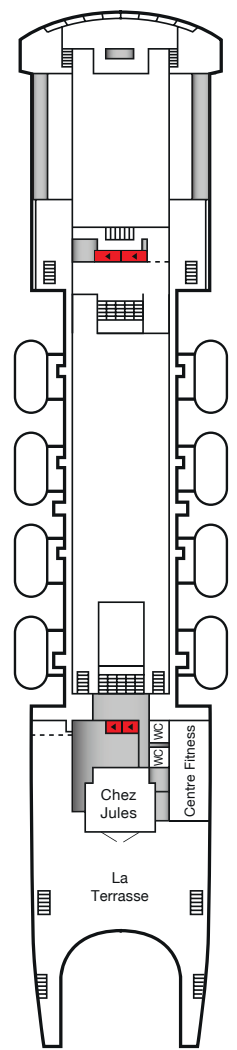

- Pont Soleil
- Pont Passerelle
- Pont de Embarcations
- Pont Promenade
- Pont Atlantique
- Pont Baltique
- Pont Caraïbes

Pont Soleil

Pont Passerelle

Pont des Embarcations

Pont Promenade

Pont Atlantique

Pont Baltique

Pont Caraïbes

CABIN CATEGORY LEGEND

■	Cat JVS	Jules Verne Suite
■	Cat PRS	P. Fogg & M. Strogoff
■	Cat RS	Suite Royale
■	Cat DPS	Suite De Luxe Premier
■	Cat DS	Suite De Luxe (Inner)
■	Cat 12	Premium Double
■	Cat 11	Superior Twin Plus
■	Cat 10S	Superior Single
■	Cat 9	Superior Twin
■	Cat 8S	Standard Plus Single
■	Cat 7	Standard Plus Twin
■	Cat 6	Standard Twin
■	Cat 5S	Superior Single (Inner)
■	Cat 4	Premium Twin (Inner)
■	Cat 3	Superior Twin (Inner)
■	Cat 2	Standard Plus Twin (Inner)
■	Cat 1	Standard (Inner)

All categories with ocean view unless stated

- Symbol Legend**
- ◆ Suite with balcony and floor to ceiling windows
 - ★ Jules Verne Suite with a large terrace and floor to ceiling windows
 - Cabin accommodates a third/fourth person
 - Floor to ceiling windows
 - ♥ Double bed
 - ◀ Cabin accommodates a third person

Jules Verne Plan 2020 Edition.
 This plan shows the location of cabins and public areas only as a guide. It is not drawn to scale. The cabin and public room configurations are believed to be correct at the time of production.