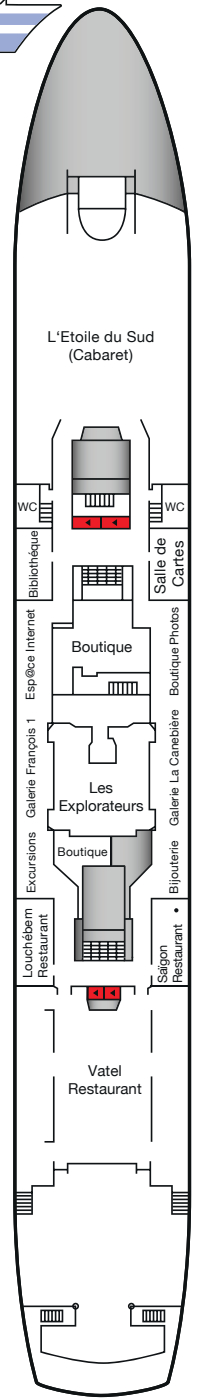

- Pont Soleil
- Pont Passerelle
- Pont de Embarcations
- Pont Promenade
- Pont Atlantique
- Pont Baltique
- Pont Caraïbes

Pont Soleil

Pont Passerelle

Pont des Embarcations

Pont Promenade

Pont Atlantique

Pont Baltique

Pont Caraïbes

CABIN CATEGORY LEGEND

■	Cat JVS	Jules Verne Suite
■	Cat PRS	P. Fogg & M. Strogoff
■	Cat RS	Suite Royale
■	Cat DPS	Suite De Luxe Premier
■	Cat DS	Suite De Luxe (Inner)
■	Cat 12	Premium Double
■	Cat 11	Superior Twin Plus
■	Cat 10S	Superior Single
■	Cat 9	Superior Twin
■	Cat 8S	Standard Plus Single
■	Cat 7	Standard Plus Twin
■	Cat 6	Standard Twin
■	Cat 5S	Superior Single (Inner)
■	Cat 4	Premium Twin (Inner)
■	Cat 3	Superior Twin (Inner)
■	Cat 2	Standard Plus Twin (Inner)
■	Cat 1	Standard (Inner)

All categories with ocean view unless stated

- Symbol Legend**
- ◆ Suite with balcony and floor to ceiling windows
 - ★ Jules Verne Suite with a large terrace and floor to ceiling windows
 - Cabin accommodates a third/fourth person
 - Floor to ceiling windows
 - ♥ Double bed
 - ◀ Cabin accommodates a third person

Jules Verne Plan 2020 Edition.
 This plan shows the location of cabins and public areas only as a guide. It is not drawn to scale. The cabin and public room configurations are believed to be correct at the time of production.