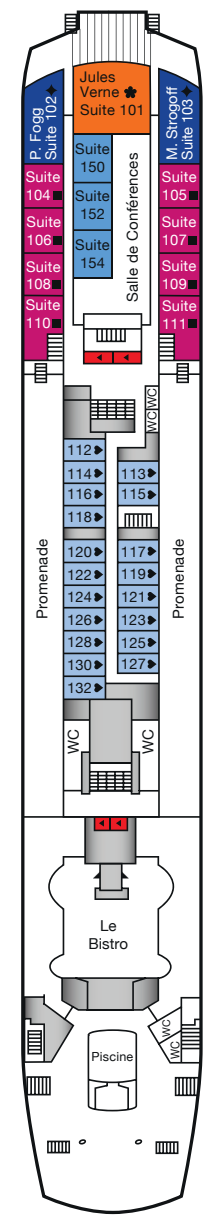

- Pont Soleil
- Pont Passerelle
- Pont de Embarcations
- Pont Promenade
- Pont Atlantique
- Pont Baltique
- Pont Caraïbes

Pont Soleil

Pont Passerelle

Pont des Embarcations

Pont Promenade

Pont Atlantique

Pont Baltique

Pont Caraïbes

CABIN CATEGORY LEGEND

■	Cat JVS	Jules Verne Suite
■	Cat PRS	P. Fogg & M. Strogoff
■	Cat RS	Suite Royale
■	Cat DPS	Suite De Luxe Premier
■	Cat DS	Suite De Luxe (Inner)
■	Cat 12	Premium Double
■	Cat 11	Superior Twin Plus
■	Cat 10S	Superior Single
■	Cat 9	Superior Twin
■	Cat 8S	Standard Plus Single
■	Cat 7	Standard Plus Twin
■	Cat 6	Standard Twin
■	Cat 5S	Superior Single (Inner)
■	Cat 4	Premium Twin (Inner)
■	Cat 3	Superior Twin (Inner)
■	Cat 2	Standard Plus Twin (Inner)
■	Cat 1	Standard (Inner)

All categories with ocean view unless stated

- Symbol Legend**
- ◆ Suite with balcony and floor to ceiling windows
 - ★ Jules Verne Suite with a large terrace and floor to ceiling windows
 - Cabin accommodates a third/fourth person
 - Floor to ceiling windows
 - ♥ Double bed
 - ◀ Cabin accommodates a third person

Jules Verne Plan 2020 Edition.
 This plan shows the location of cabins and public areas only as a guide. It is not drawn to scale. The cabin and public room configurations are believed to be correct at the time of production.